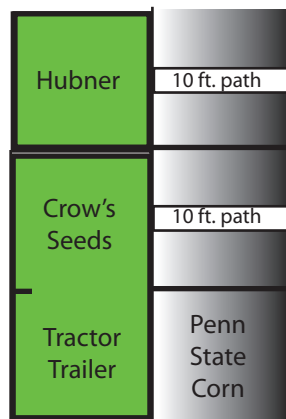

2009 Ag Progress Days Corn Plots

Corn Maze

Monsanto's
Educational
Trailer

Stone Roadway

Legend:

Agway Building

EAST 5th STREET

Block A