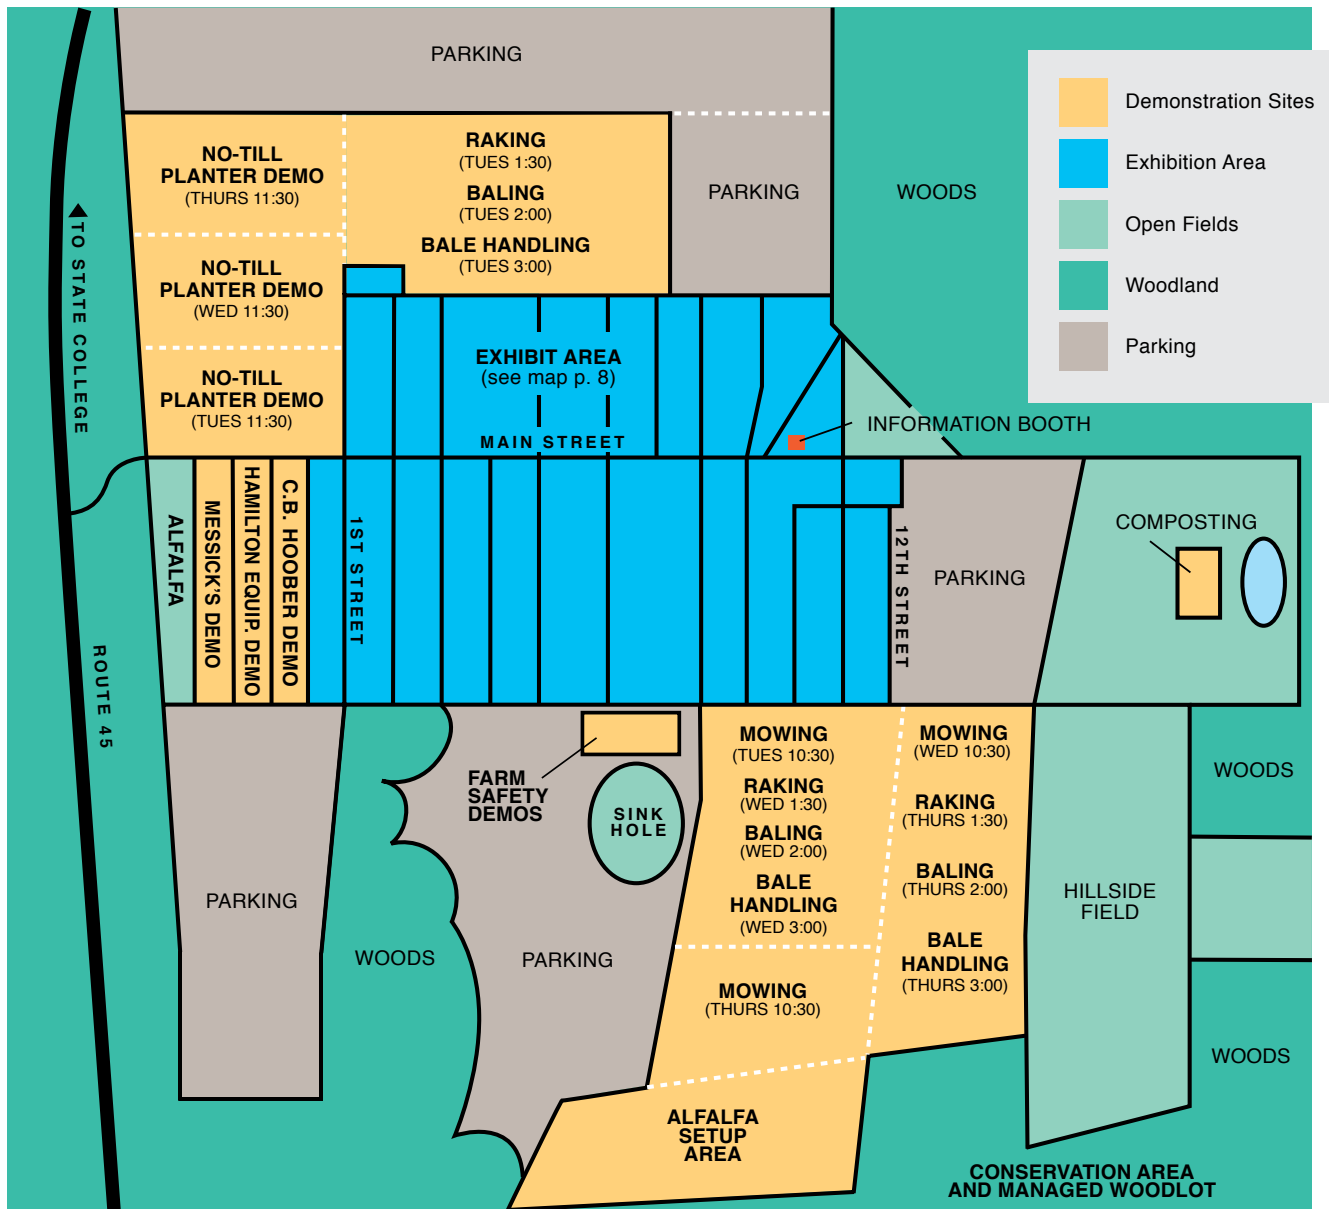

2008 MACHINERY DEMONSTRATION MAP AND SCHEDULE

Field Machinery Demonstrations

View live demonstrations of the latest and best in production-agriculture technology. Penn State faculty will be on hand to answer questions. See the map for locations. Times and locations of all demonstrations are subject to change due to weather conditions.

- 10:30 A.M. Hay Mowing
- 11:30 A.M. No-Till Planter
- 1:30 P.M. Hay Rakes and Tedders
- 2:00 P.M. High-Moisture Hay Baling
- 3:00 P.M. Bale Handling

FARM SAFETY DEMONSTRATION AREA

End of West 8th St.

Safety specialists demonstrate safe ATV operations with a remote-controlled ATV, Tuesday and Thursday at 10:30 A.M., 12:30 P.M., and 3:30 P.M. Also see rescue simulations involving agricultural equipment, including emergency scene stabilization and patient extrication techniques, on Wednesday at 11:00 A.M. and 1:30 P.M.